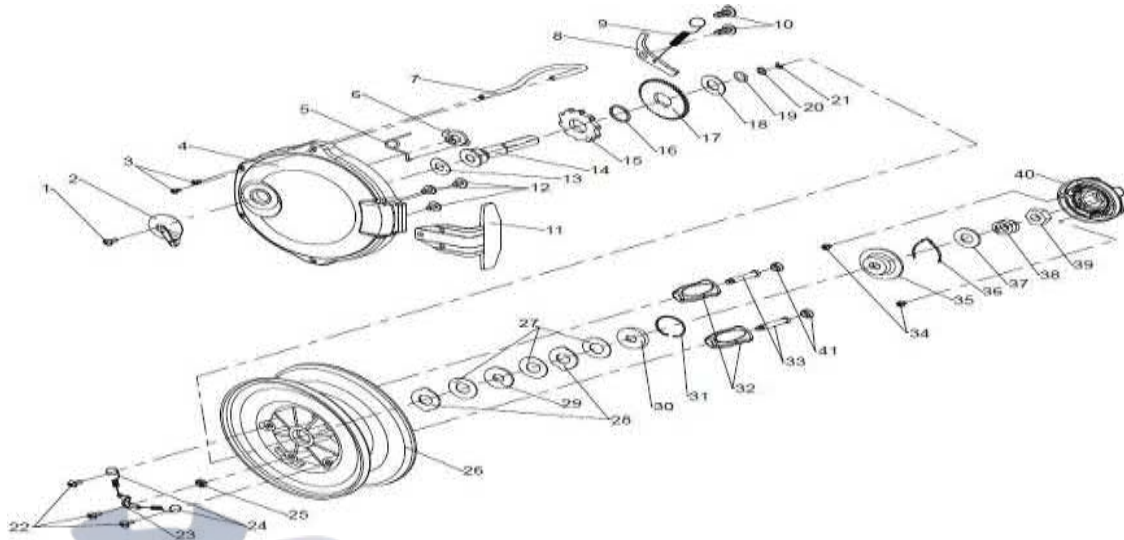

MOOCHING REEL

M-ONE UTD 200/400

Please order by parts number, not key number
 Veuillez indiquer le numéro de la pièce (Non "Key" No.)

Key No.	Part No.	Part Name
1	W54-5401	SCREW
2	W54-5501	DRAG LEVER
3	W54-5601	SCREW
4	WD4-0001	BODY ASSEMBLY
5	W54-5801	DRAG CAM SPRING
6	W54-5901	DRAG CAM
7	W54-6001	LINE GUIDE
8	W54-8301	ANTI-REVERSE PAWL
9	W54-6301	PAWL LEVER SPRING
10	W54-6101	SCREW
11	W54-6701	REEL STAND
12	W54-6601	SCREW
13	W54-8401	SPRING WASHER
14	W54-8501	DRIVE SHAFT
15	W54-8601	RATCHET
16	W54-8701	WASHER
17	W54-8801	CLICK PAWL RATCHET
18	W54-8901	WASHER
19	W54-9001	"O" RING
20	W54-9101	WASHER
21	W54-9201	WASHER
22	W54-9301	SCREW
23	W54-9401	CLICK PAWL
24	W54-6401	CLICK PAWL SPRING
25	W54-9501	BUSHING
26	WD4-0101	SPOOL
27	WD4-0501	DRAG WASHER
28	W54-8001	EARED WASHER
29	W54-8101	KEY WASHER(A)
30	W54-7801	KEY WASHER(B)
31	W54-7701	DRAG WASHER RETAINER
32	WD4-0201	HANDLE
33	WD4-0301	HANDLE KNOB SCREW
34	W54-9601	SCREW
35	W54-7301	DRAG KNOB (B)
36	W54-7201	CLICK SPRING
37	W54-7101	WASHER
38	W54-7001	DRAG SPRING
39	W54-6901	DRAG NUT
40	WD4-0601	DRAG KNOB (A)
41	WD4-0401	HANDLE KNOB CAP

M-ONEUTD400 SPECIAL PARTS		
Key No.	Part No.	Part Name
26	WD4-0701	SPOOL